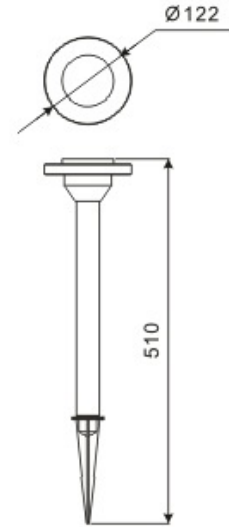

# LED Exterior Lighting – LR-E00010

Model No.	LR-E00010
LED Type	SMD 3528
LED Q'TY.	18
Beam Angle	-
Minimum luminous flux(lm)	90
Voltage	12V AC/DC
LED Watt	1.4W
Environmental Temperature	- 20~60°C
Environmental Humidity	0%-95%
Safety Class	III
Safety Type	IP44
Material	Aluminium
Driver	Included